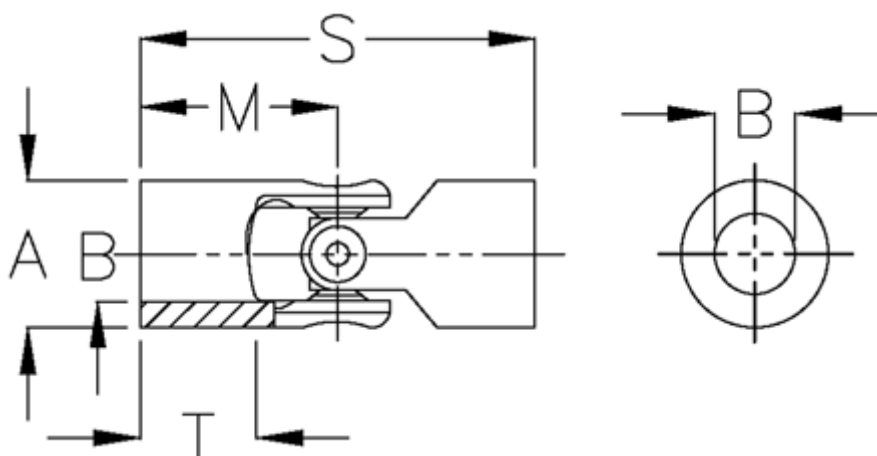

# Data Sheet

Article number: 07632400

Description: Single cross joint w/needle bearing  
0.632.400

## Measures

A	= 32
B H7	= 20
M	= 43
MD max N m	= 40
s	= 86
T	= 25